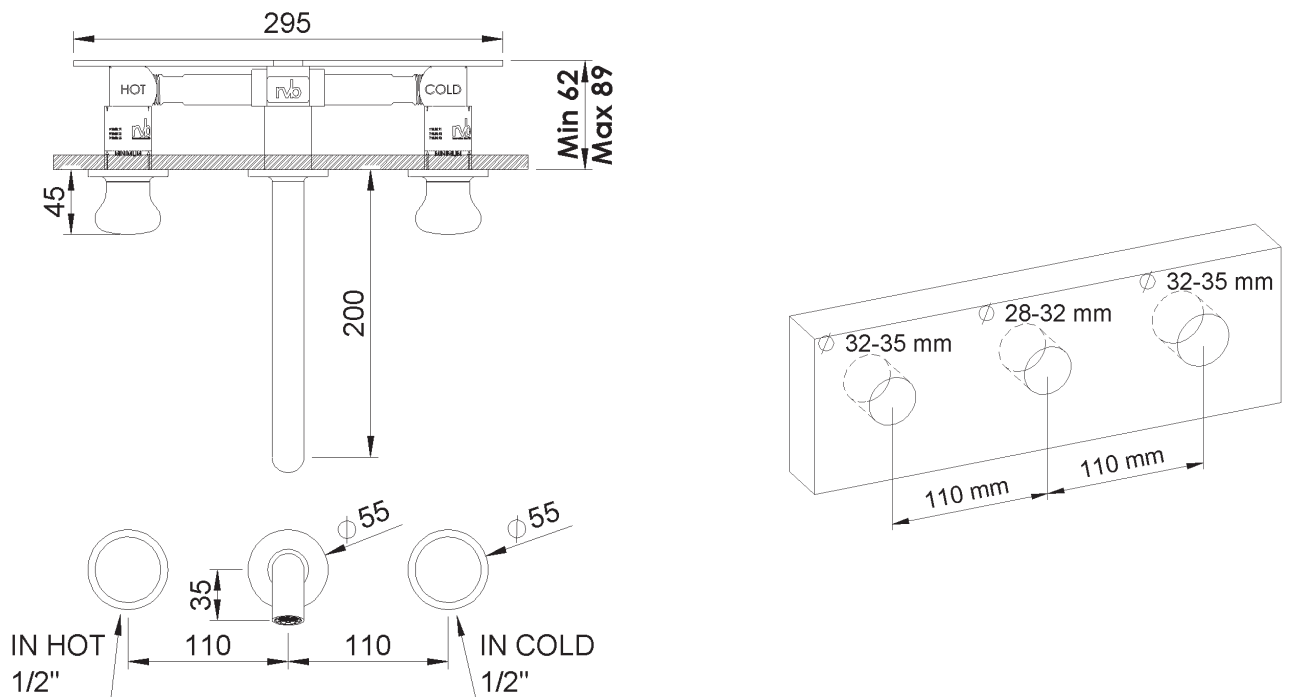

PRODUCT TECHNICAL SHEET

| | | | |
|--------------|---------|--------|------------|
| Collection : | Deville | Ref. : | 1955.--.50 |
|--------------|---------|--------|------------|

Batterie lavabo murale 3 trous à encastrer
 Inbouw 3-gats mengkraan voor wandmontage
 Concealed wall-mounted 3-hole washbasin mixer

Picture

Product details

Flow at 3 bar : Restricted 5 l/min
 Internal mechanism : Ceramic valve 1/4 turn

Technical drawing

RC0.V01